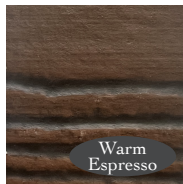

NP NATIONAL
PREFINISH

COLOR

your

NP EXTERIOR
FINISHING
SYSTEMS

TimberTones SERIES

Farmhouse SERIES

Ultra Log Stain

(888) 512-5591