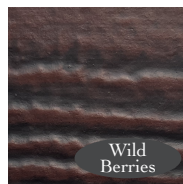

NP NATIONAL
PREFINISH

COLOR

your

NP EXTERIOR
FINISHING
SYSTEMS

TimberTones SERIES

Farmhouse SERIES

Ultra Log Stain

(888) 512-5591