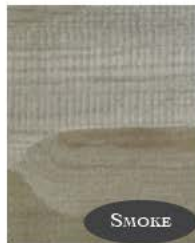

NP NATIONAL
PREFINISH

COLOR

your

NP EXTERIOR
FINISHING
SYSTEMS

TimberTones SERIES

Farmhouse SERIES

Ultra Log Stain

(888) 512-5591