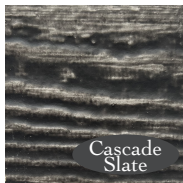

NP NATIONAL
PREFINISH

COLOR

your

NP EXTERIOR
FINISHING
SYSTEMS

TimberTones SERIES

Farmhouse SERIES

Ultra Log Stain

(888) 512-5591