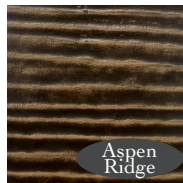

NP NATIONAL
PREFINISH

COLOR

your

NP EXTERIOR
FINISHING
SYSTEMS

TimberTones SERIES

Farmhouse SERIES

Ultra Log Stain

(888) 512-5591