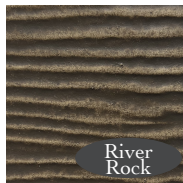

NP NATIONAL
PREFINISH

COLOR

your

NP EXTERIOR
FINISHING
SYSTEMS

TimberTones SERIES

Farmhouse SERIES

Ultra Log Stain

(888) 512-5591