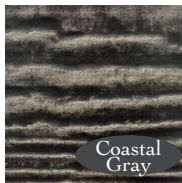

NP NATIONAL
PREFINISH

COLOR

your

NP EXTERIOR
FINISHING
SYSTEMS

TimberTones SERIES

Farmhouse SERIES

Ultra Log Stain

(888) 512-5591