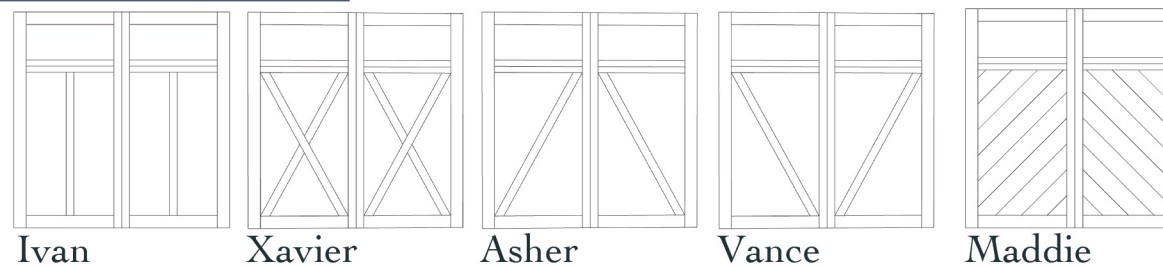

Standard Sizes

Width X Height

8x7 | 9x7 | 16x7
 8x8 | 9x8 | 16x8

Material Style

Hardware

AVAILABLE UPON REQUEST

Colors

Trim Styles

Window Styles

CUSTOMIZE TO YOUR HOME, YOUR STYLE

Choose your color, trim style, window option and hardware to get your garage door exactly the way you want it.

BUILT BY EXPERT CRAFTSMEN

Let our pros take it from there, building your door to your specifications and coordinating all mechanical details.